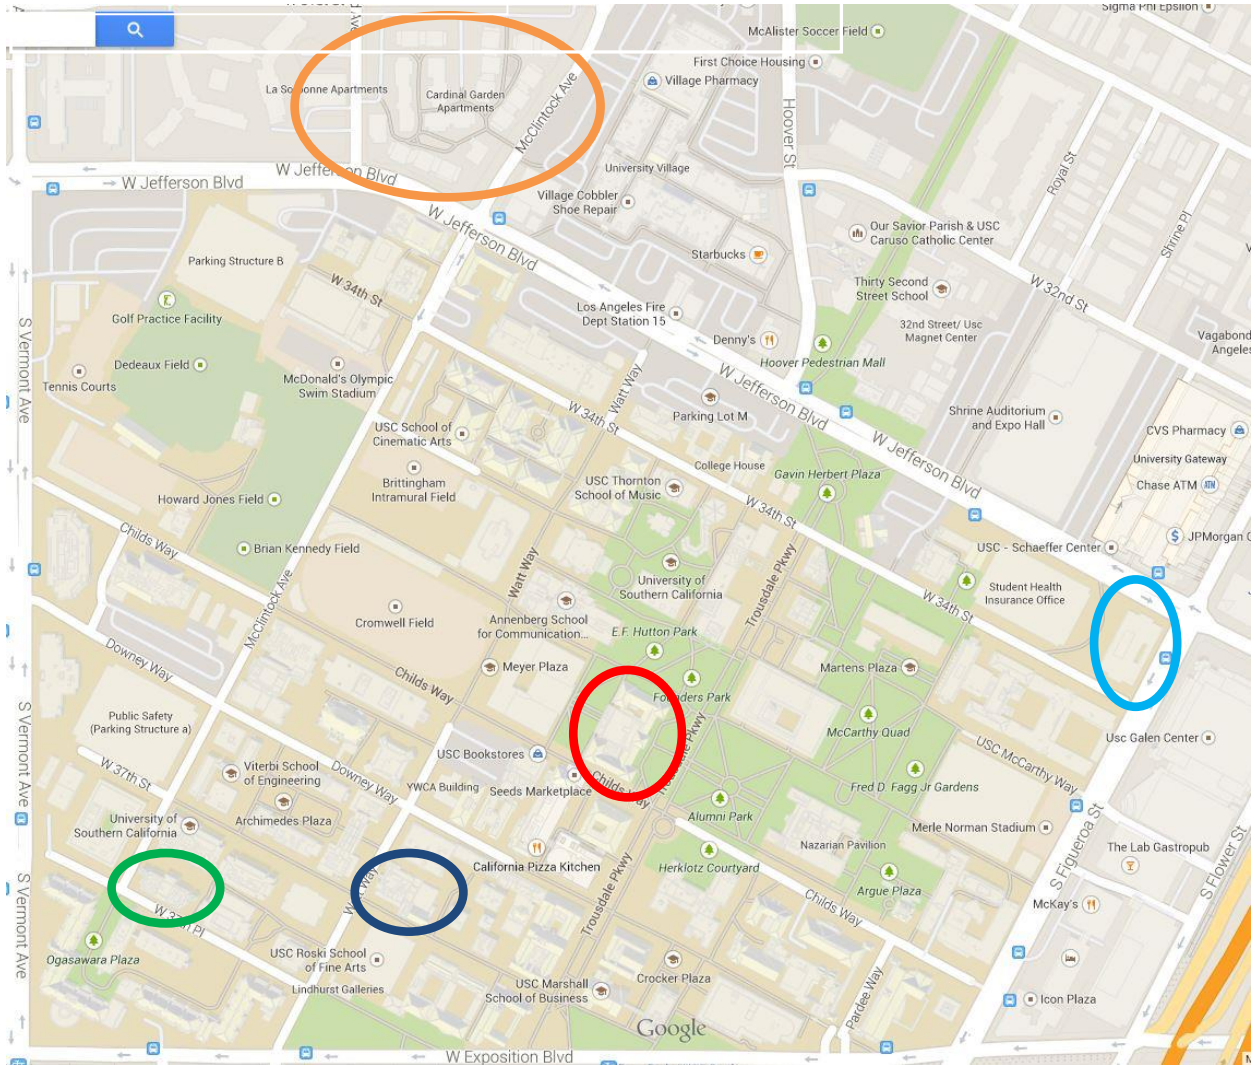

USC Campus Map

Bovard Auditorium (ADM)
3551 Trousdale Parkway

Cardinal Gardens (CAR)
3131 McClintock Avenue

Davidson Conference Center (DCC)
3415 South Figueroa Street

Stauffer Science Lecture Hall (SLH 100, SLH102)
831 Bloom Walk

Hughes Aircraft Electrical Engineering Center (EEB 132)
3740 McClintock Ave.